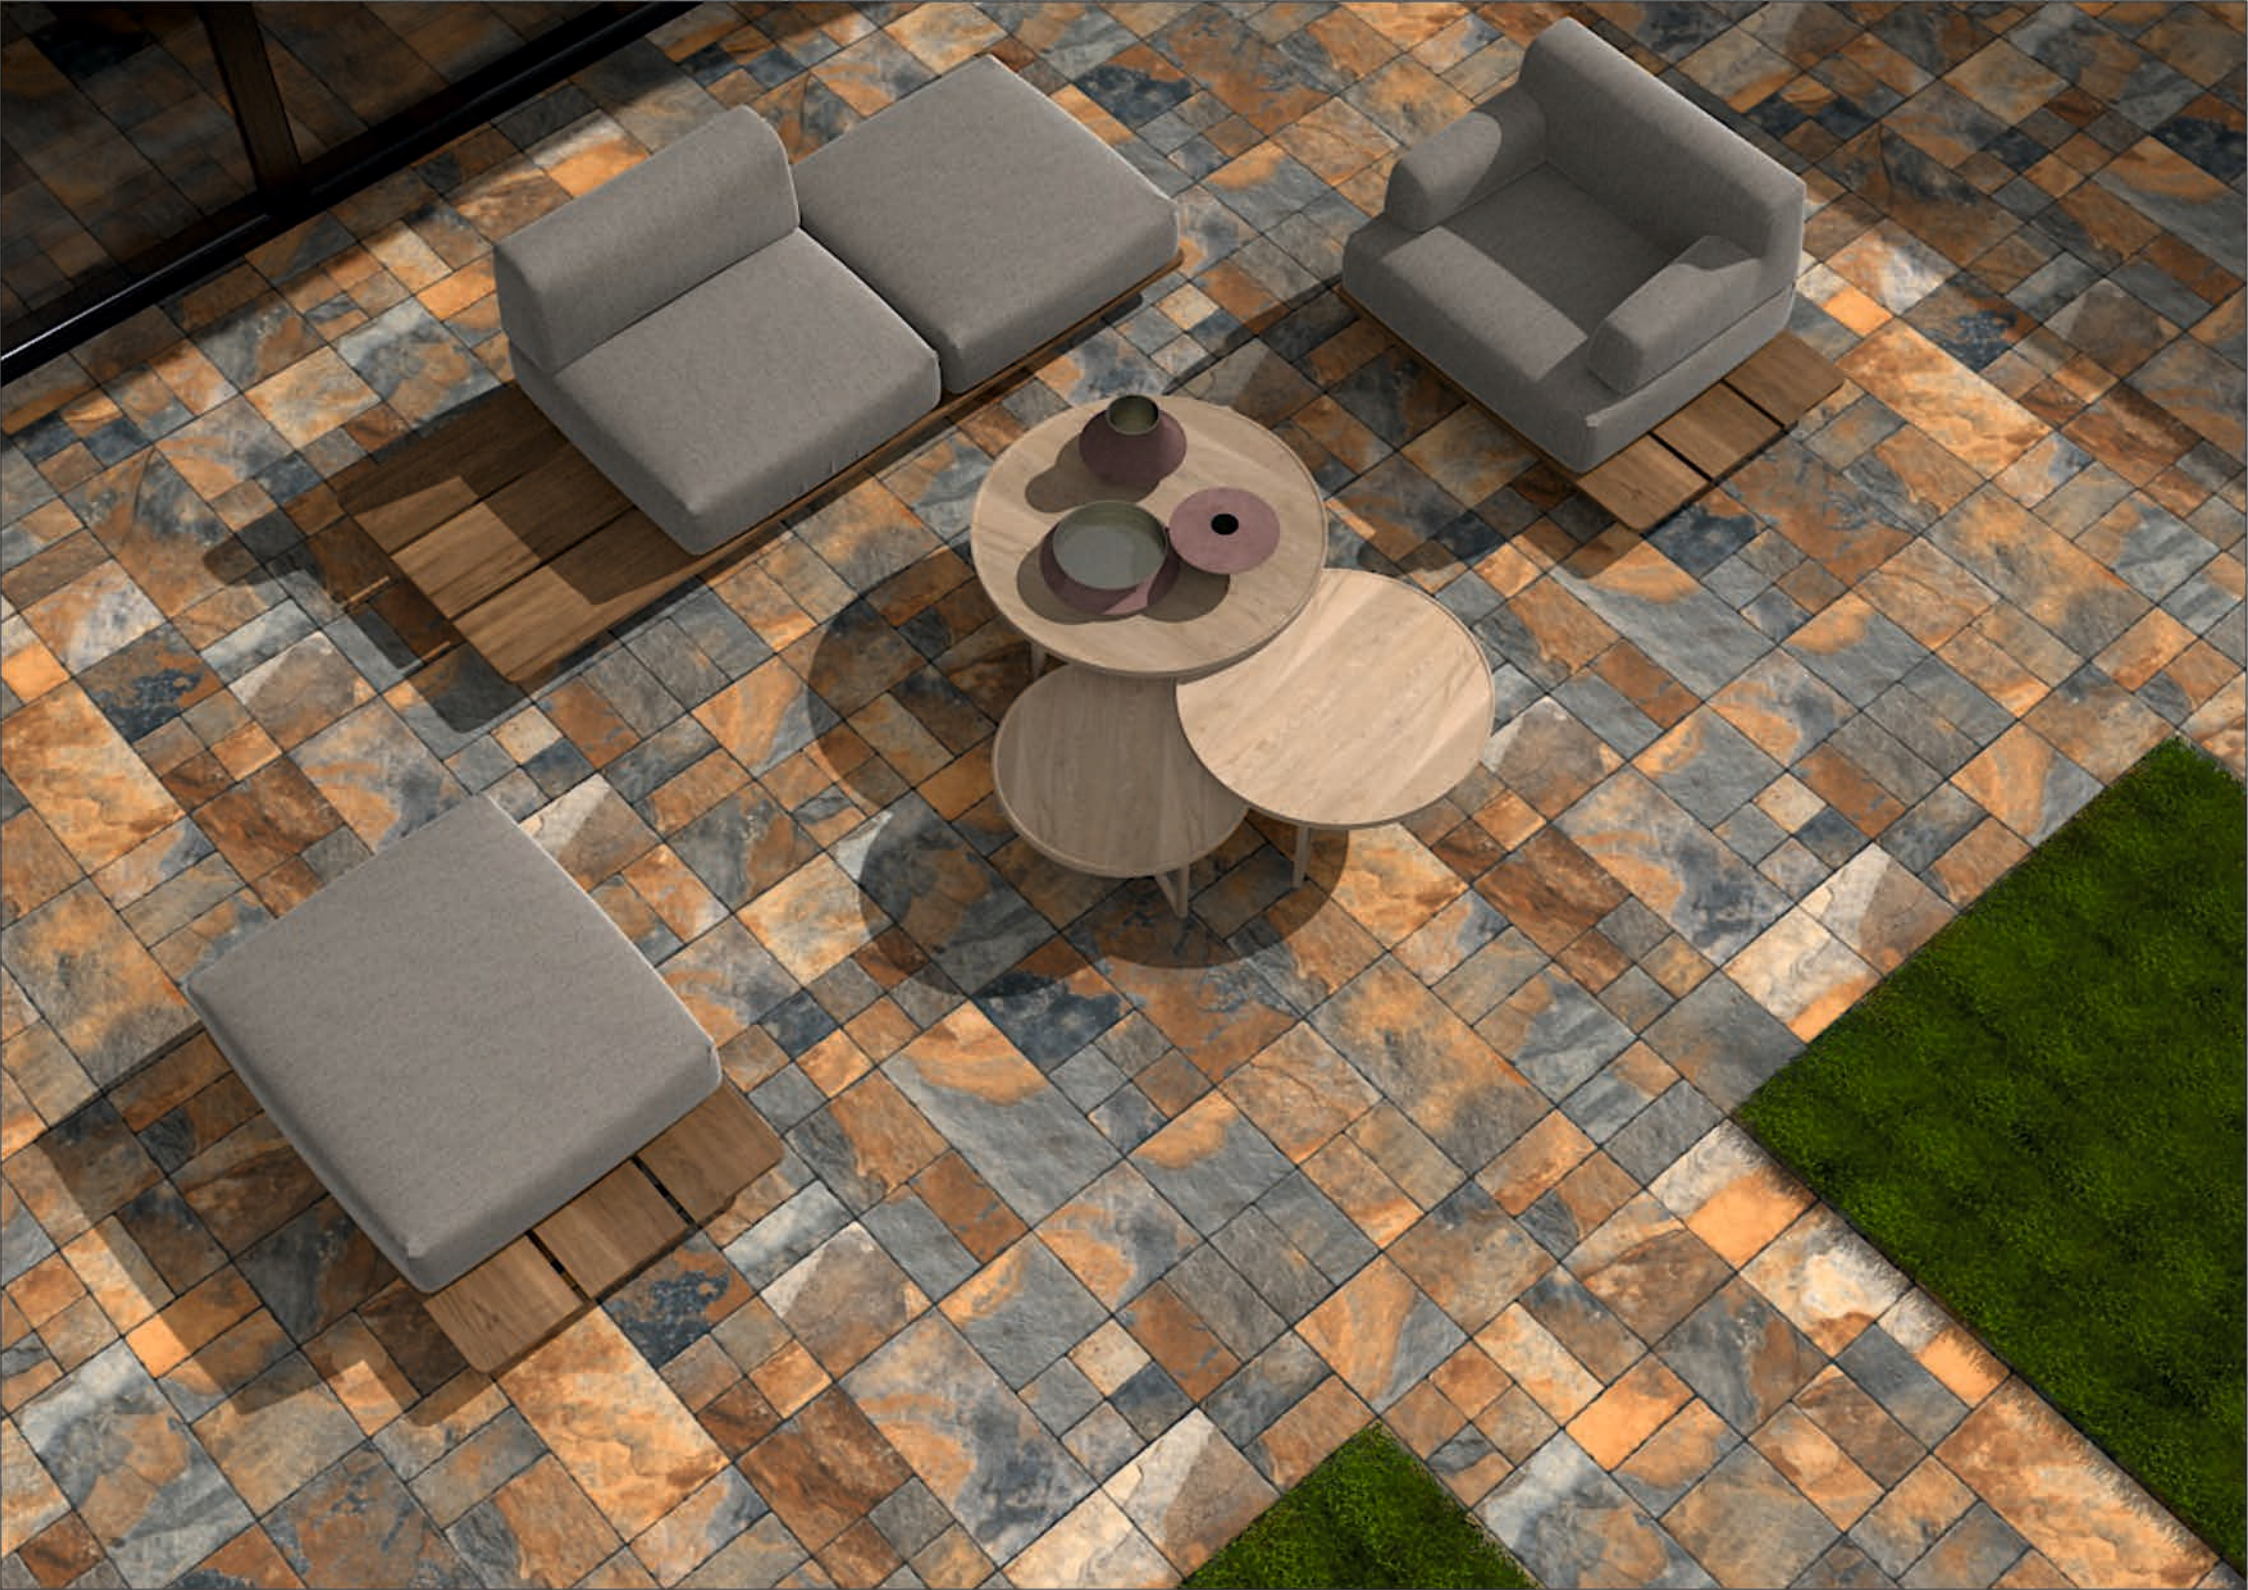

Park
COLLECTION

R1

R2

R3

R4

30x60mm
12mm
Thickness

VIT-3060-01-010
Random Faces

PARKING
Mould