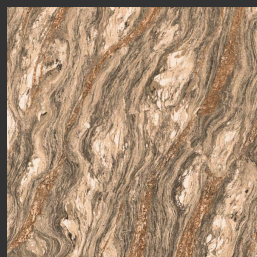

Step into
Luxury, Step
into Life

Tessellae Tiles

NEW

VIT-6060-15-001

600X600

**600 X 600 MM,
Stone Series,**

NEW

VIT-6060-15-002