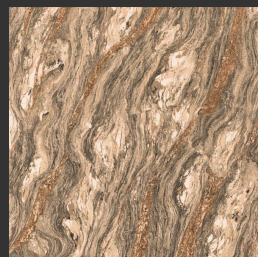

Step into
Luxury, Step
into Life

Tessellae Tiles

NEW

VIT-6060-15-001

600X600

**600 X 600 MM,
Stone Series,**

NEW

VIT-6060-15-002